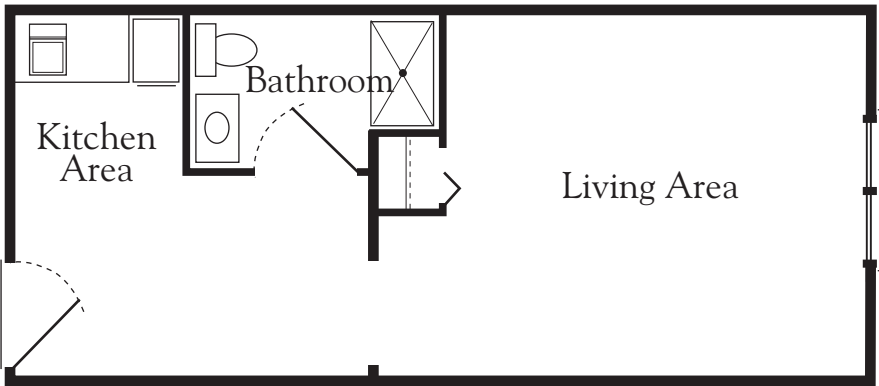

  
**Lutheran SeniorLife**  

---

**The Commons**  
*at Stonebrook Village*

**One-Bedroom Apartment**  
560 Square Feet

**Two-Bedroom Apartment**  
600 Square Feet

**Studio Apartment**  
286 Square Feet

**LEGEND**

-  Refrigerator
-  Sink
-  Stove
-  Shower
-  Vanity Sink