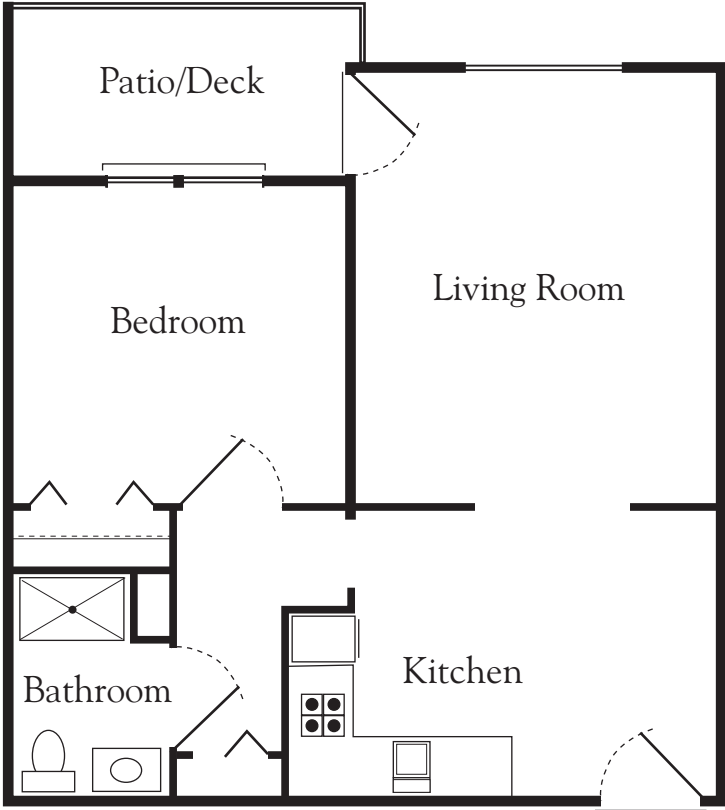

  
**Lutheran SeniorLife**  

---

**The Commons**  
*at Stonebrook Village*

**One-Bedroom Apartment**  
560 Square Feet

**Two-Bedroom Apartment**  
600 Square Feet

**Studio Apartment**  
286 Square Feet

**LEGEND**

-  Refrigerator
-  Sink
-  Stove
-  Shower
-  Vanity Sink