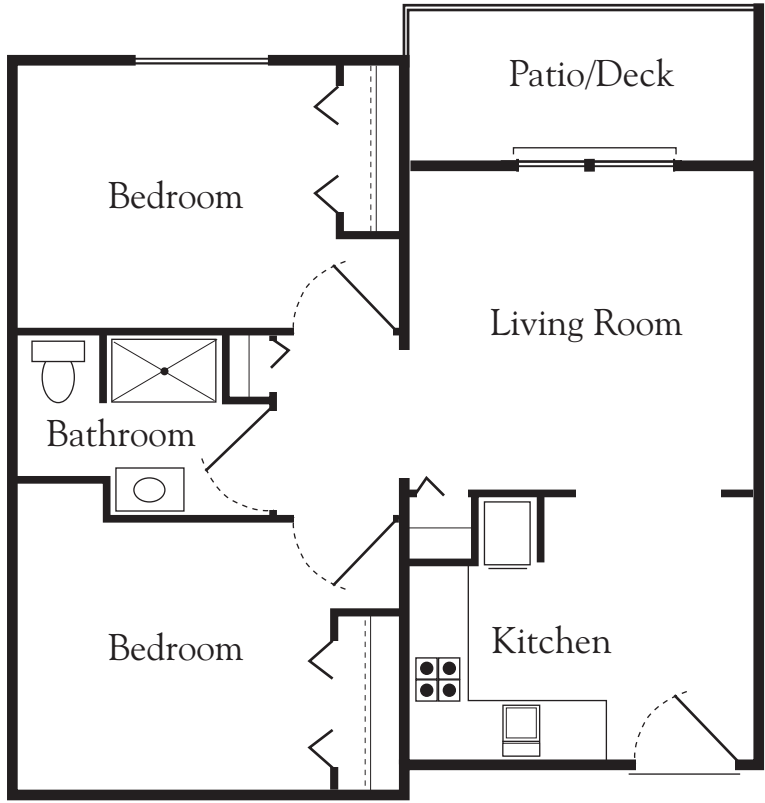

  
**Lutheran SeniorLife**  

---

**The Commons**  
*at Stonebrook Village*

**One-Bedroom Apartment**  
560 Square Feet

**Two-Bedroom Apartment**  
600 Square Feet

**Studio Apartment**  
286 Square Feet

**LEGEND**

-  Refrigerator
-  Sink
-  Stove
-  Shower
-  Vanity Sink