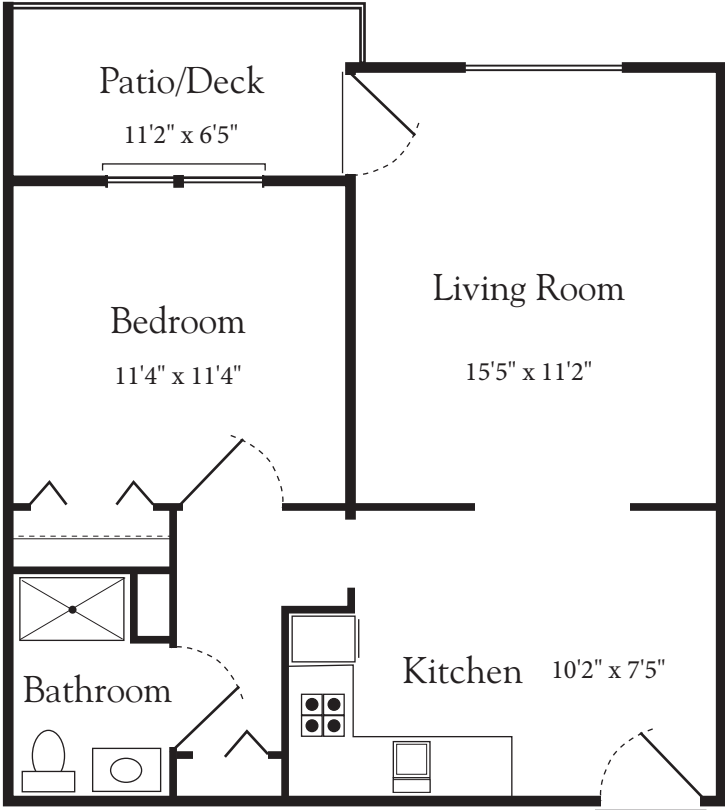

Lutheran SeniorLife

The Commons
at Stonebrook Village

One-Bedroom Apartment
560 Square Feet

Two-Bedroom Apartment
600 Square Feet

Studio Apartment
286 Square Feet

LEGEND

-  Refrigerator
-  Sink
-  Stove
-  Shower
-  Vanity Sink