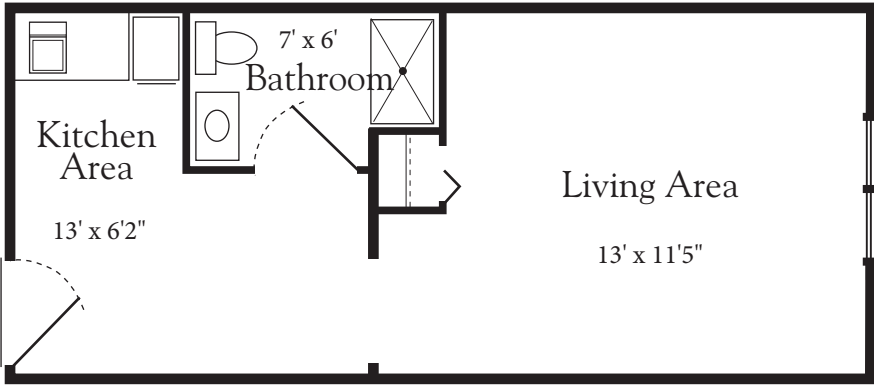

Lutheran SeniorLife

The Commons
at Stonebrook Village

One-Bedroom Apartment
560 Square Feet

Two-Bedroom Apartment
600 Square Feet

Studio Apartment
286 Square Feet

LEGEND

-  Refrigerator
-  Sink
-  Stove
-  Shower
-  Vanity Sink