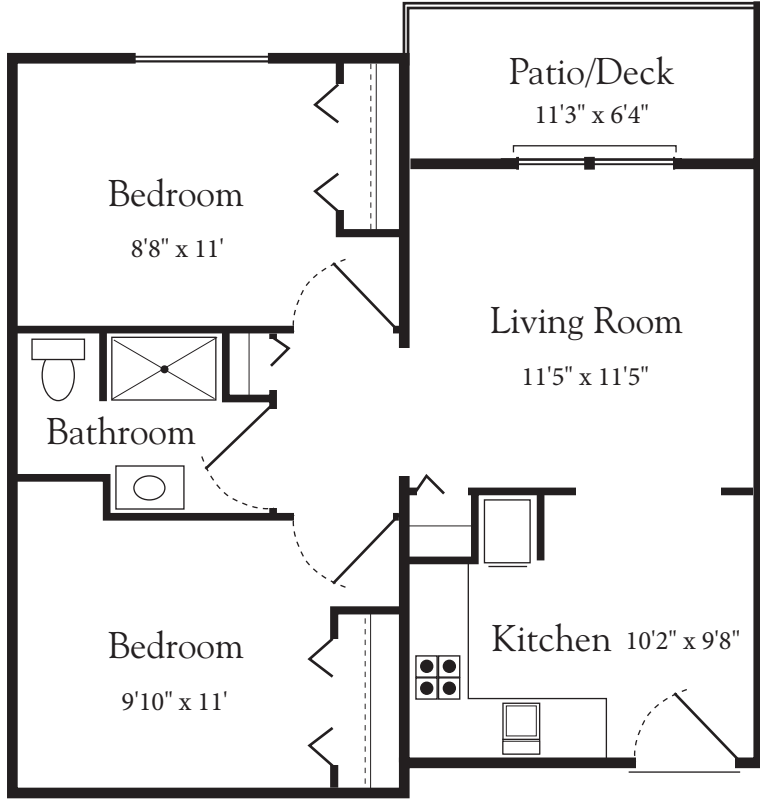

Lutheran SeniorLife

The Commons
at Stonebrook Village

One-Bedroom Apartment
560 Square Feet

Two-Bedroom Apartment
600 Square Feet

Studio Apartment
286 Square Feet

LEGEND

-  Refrigerator
-  Sink
-  Stove
-  Shower
-  Vanity Sink