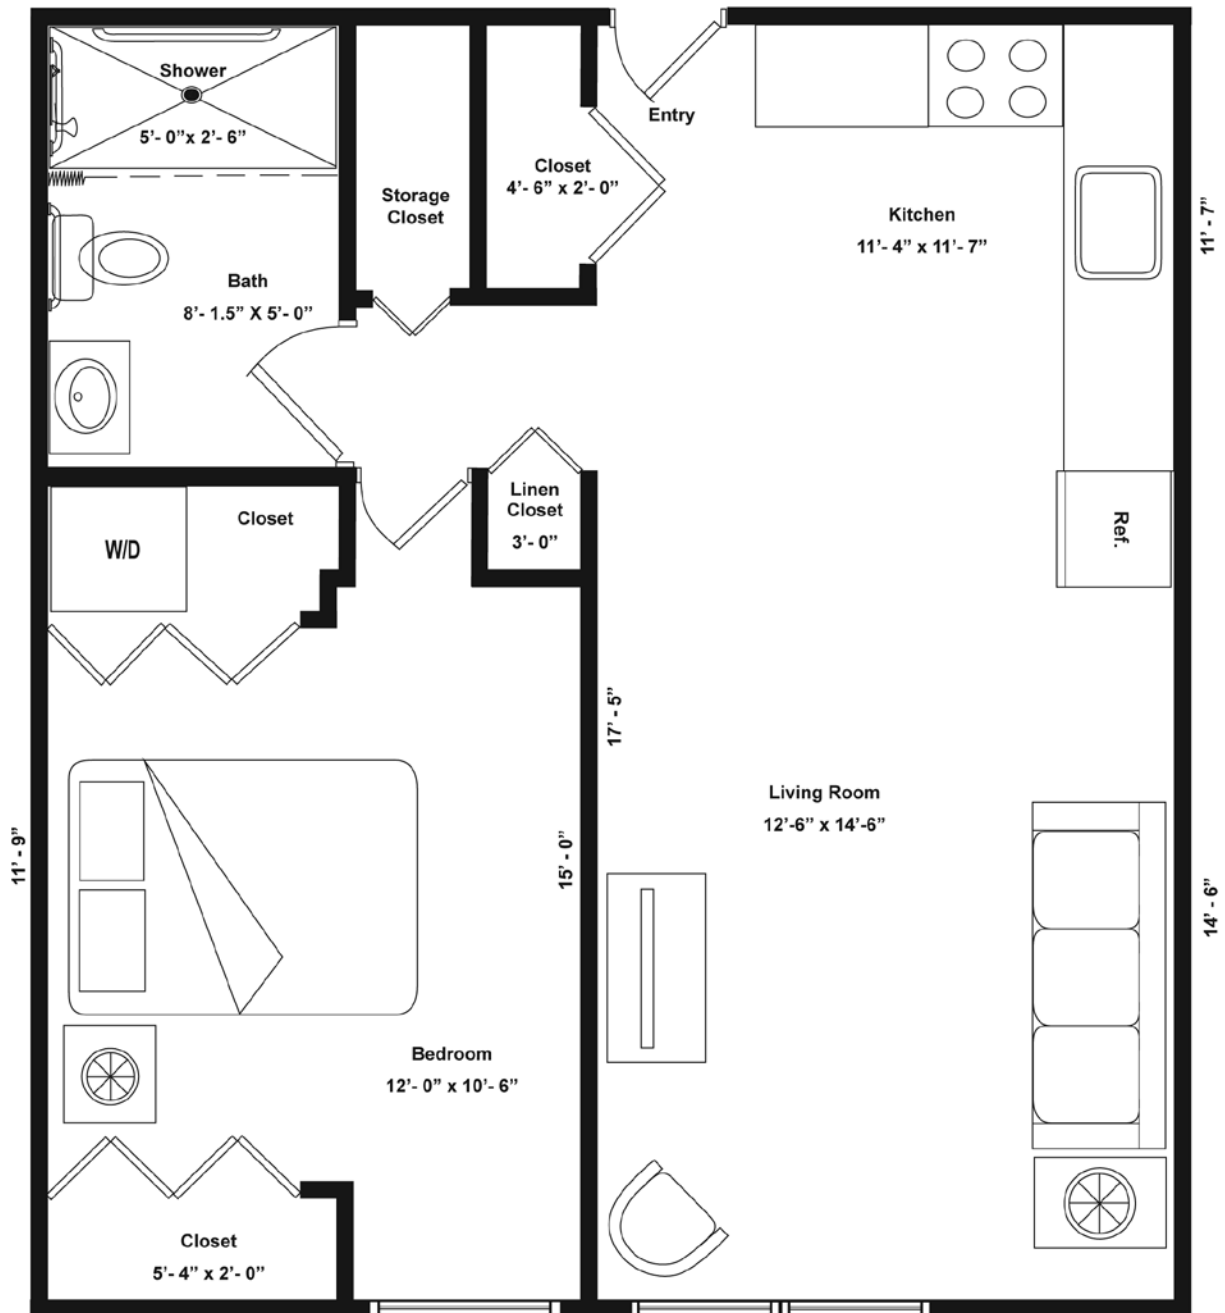

Wittenberg Place Apartments

at Passavant Community

The apartments in Wittenberg Place range from studio size to 1250 square foot, 2 bedroom and 2 bath models. The unique feature of Wittenberg Place is that it has its own dining room serving daily dinners for those who like the convenience of staying put during inclement weather, as well as a large community room where exercise, church services and various events are offered.

Two Bedroom

Lutheran SeniorLife
Passavant Community

724-452-5400

www.lutheranseniorlife.org

Wittenberg Place Apartments

at Passavant Community

The apartments in Wittenberg Place range from studio size to 1250 square foot, 2 bedroom and 2 bath models. The unique feature of Wittenberg Place is that it has its own dining room serving daily dinners for those who like the convenience of staying put during inclement weather, as well as a large community room where exercise, church services and various events are offered.