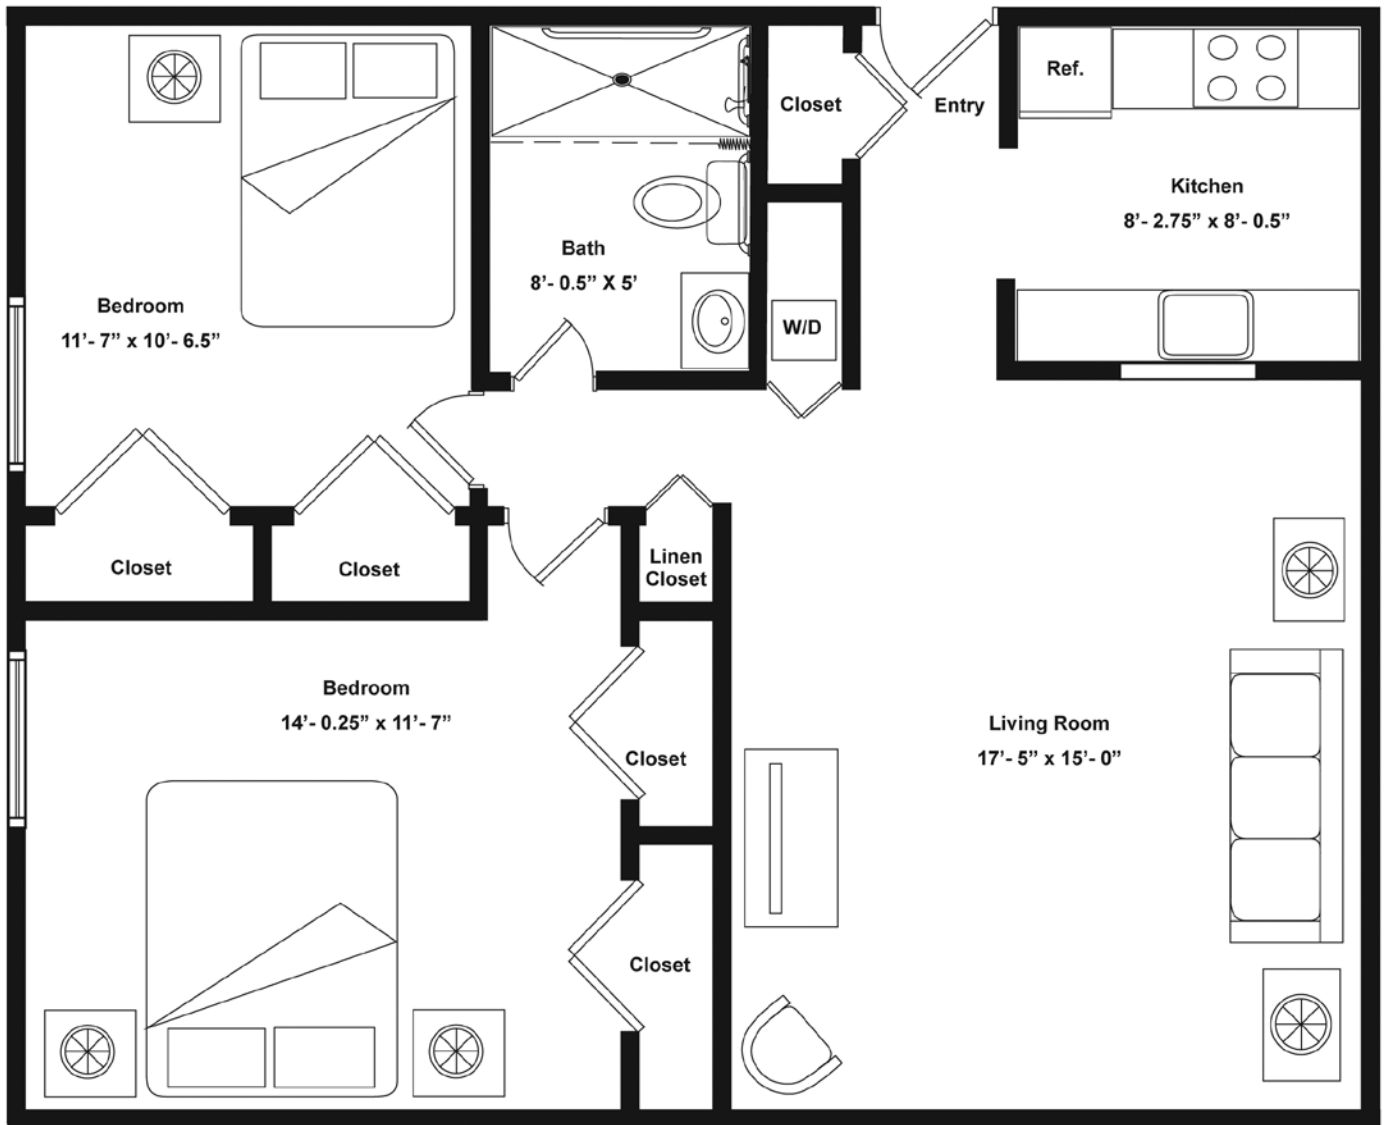

Lutheran SeniorLife
Passavant Community

724-452-5400

www.lutheranseniorlife.org

Amenities

- 500 - 1,250 Sq. Ft. Options
- Studio, One Bedroom or Two Bedroom Apartments
- Customizable Interior Options
- Fully Equipped Kitchen
- Shared Laundry Room On Each Floor
- Walk-In Showers With Seats
- 24-hour Security
- Pet Friendly
- A Diverse Range of Programs, Clubs, Activities, Events and Volunteer Opportunities

Wittenberg Place Apartments

at Passavant Community

The apartments in Wittenberg Place range from studio size to 1250 square foot, 2 bedroom and 2 bath models. The unique feature of Wittenberg Place is that it has its own dining room serving daily dinners for those who like the convenience of staying put during inclement weather, as well as a large community room where exercise, church services and various events are offered.

Two Bedroom

Lutheran SeniorLife
Passavant Community

724-452-5400

www.lutheranseniorlife.org

Wittenberg Place Apartments

at Passavant Community

The apartments in Wittenberg Place range from studio size to 1250 square foot, 2 bedroom and 2 bath models. The unique feature of Wittenberg Place is that it has its own dining room serving daily dinners for those who like the convenience of staying put during inclement weather, as well as a large community room where exercise, church services and various events are offered.