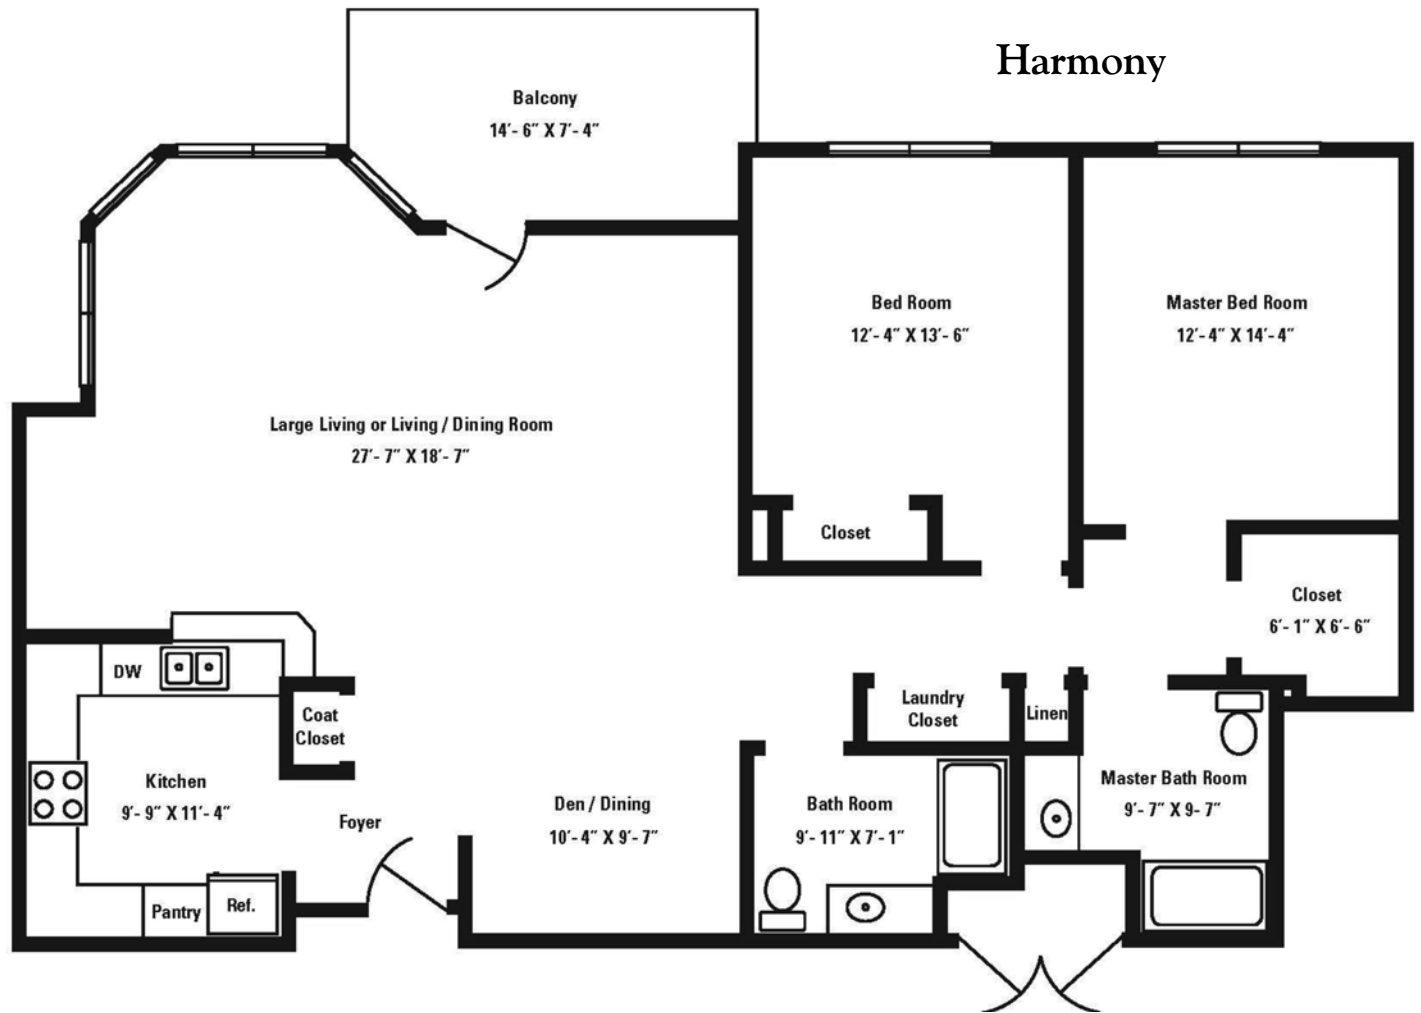

The Manor Home Apartments

at Passavant Community

The Manor Home Apartments are all two bedroom and two bath homes arranged in two buildings of 12 apartments each. Although the buildings appear to be townhomes, it is 2 floors of single story homes, with spacious garages and private storage rooms on the ground floor. The apartment buildings are called The Belfour and The Foerster, and are secured buildings.

Lutheran SeniorLife
Passavant Community

724-452-5400

www.lutheranseniorlife.org

The Manor Home Apartments

at Passavant Community

The Manor Home Apartments are all two bedroom and two bath homes arranged in two buildings of 12 apartments each. Although the buildings appear to be townhomes, it is 2 floors of single story homes, with spacious garages and private storage rooms on the ground floor. The apartment buildings are called The Belfour and The Foerster, and are secured buildings.

 **Lutheran SeniorLife**
Passavant Community

724-452-5400

www.lutheranseniorlife.org

The Manor Home Apartments

at Passavant Community

The Manor Home Apartments are all two bedroom and two bath homes arranged in two buildings of 12 apartments each. Although the buildings appear to be townhomes, it is 2 floors of single story homes, with spacious garages and private storage rooms on the ground floor. The apartment buildings are called The Belfour and The Foerster, and are secured buildings.