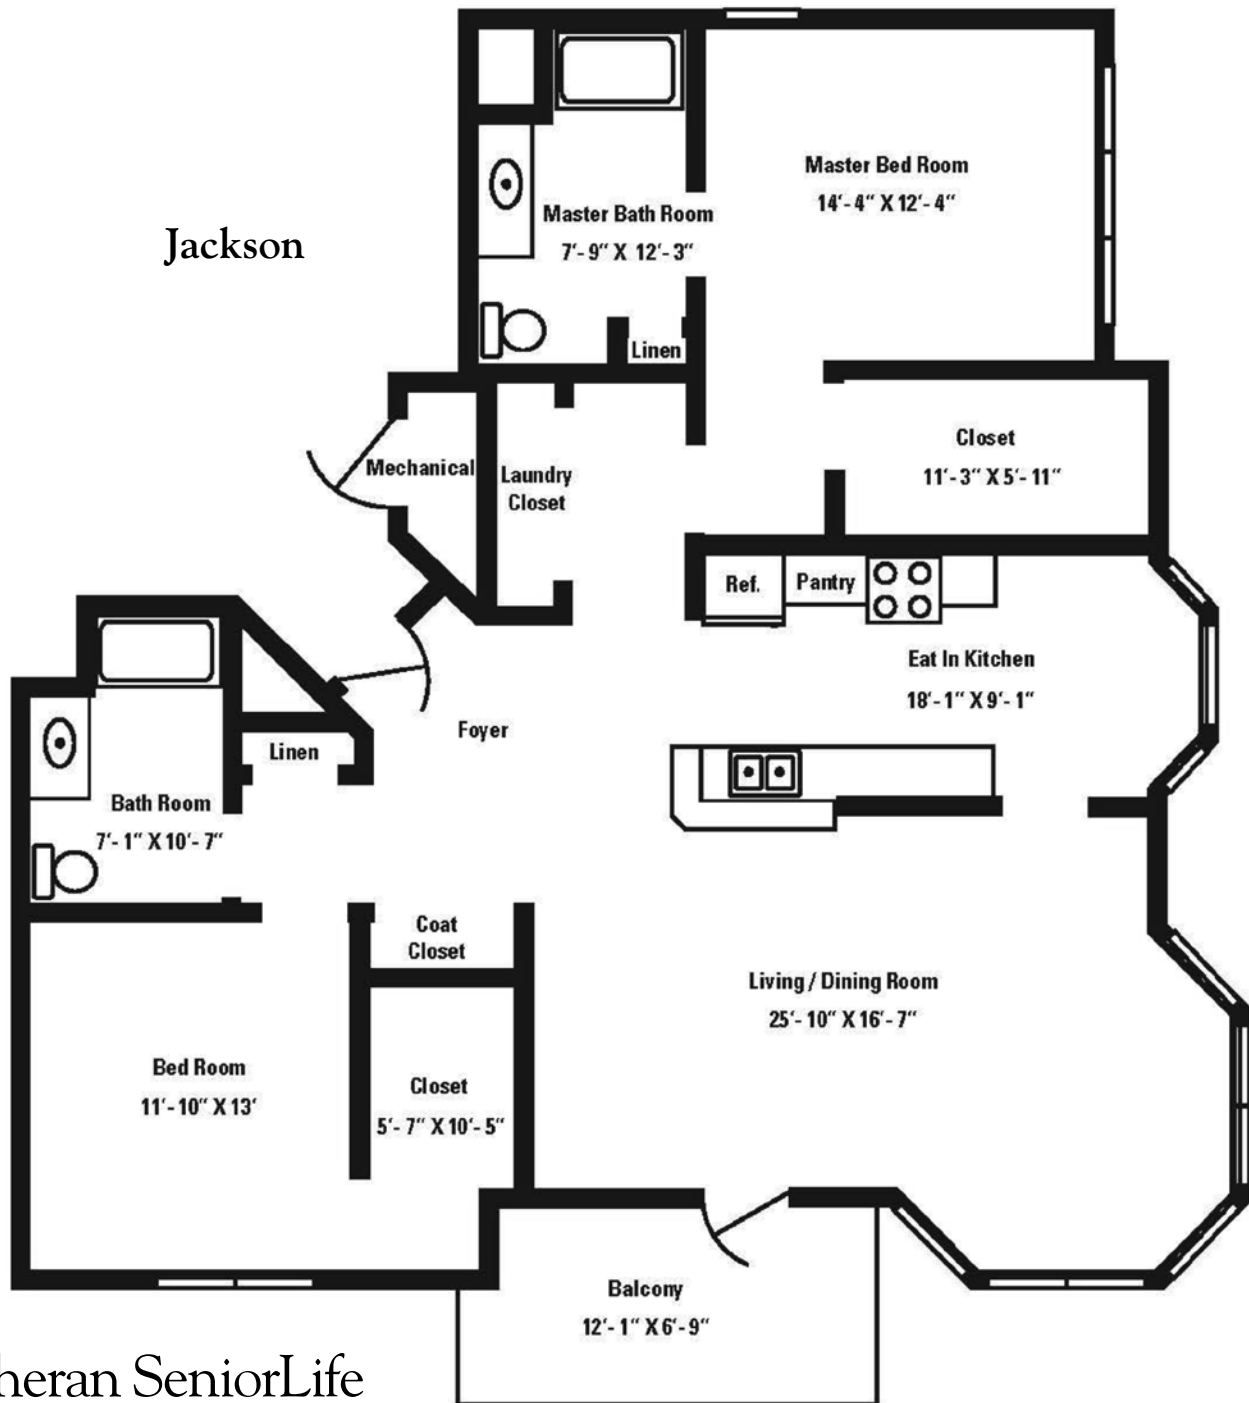

The Manor Home Apartments

at Passavant Community

The Manor Home Apartments are all two bedroom and two bath homes arranged in two buildings of 12 apartments each. Although the buildings appear to be townhomes, it is 2 floors of single story homes, with spacious garages and private storage rooms on the ground floor. The apartment buildings are called The Belfour and The Foerster, and are secured buildings.

Lutheran SeniorLife
Passavant Community

724-452-5400

www.lutheranseniorlife.org

The Manor Home Apartments

at Passavant Community

The Manor Home Apartments are all two bedroom and two bath homes arranged in two buildings of 12 apartments each. Although the buildings appear to be townhomes, it is 2 floors of single story homes, with spacious garages and private storage rooms on the ground floor. The apartment buildings are called The Belfour and The Foerster, and are secured buildings.