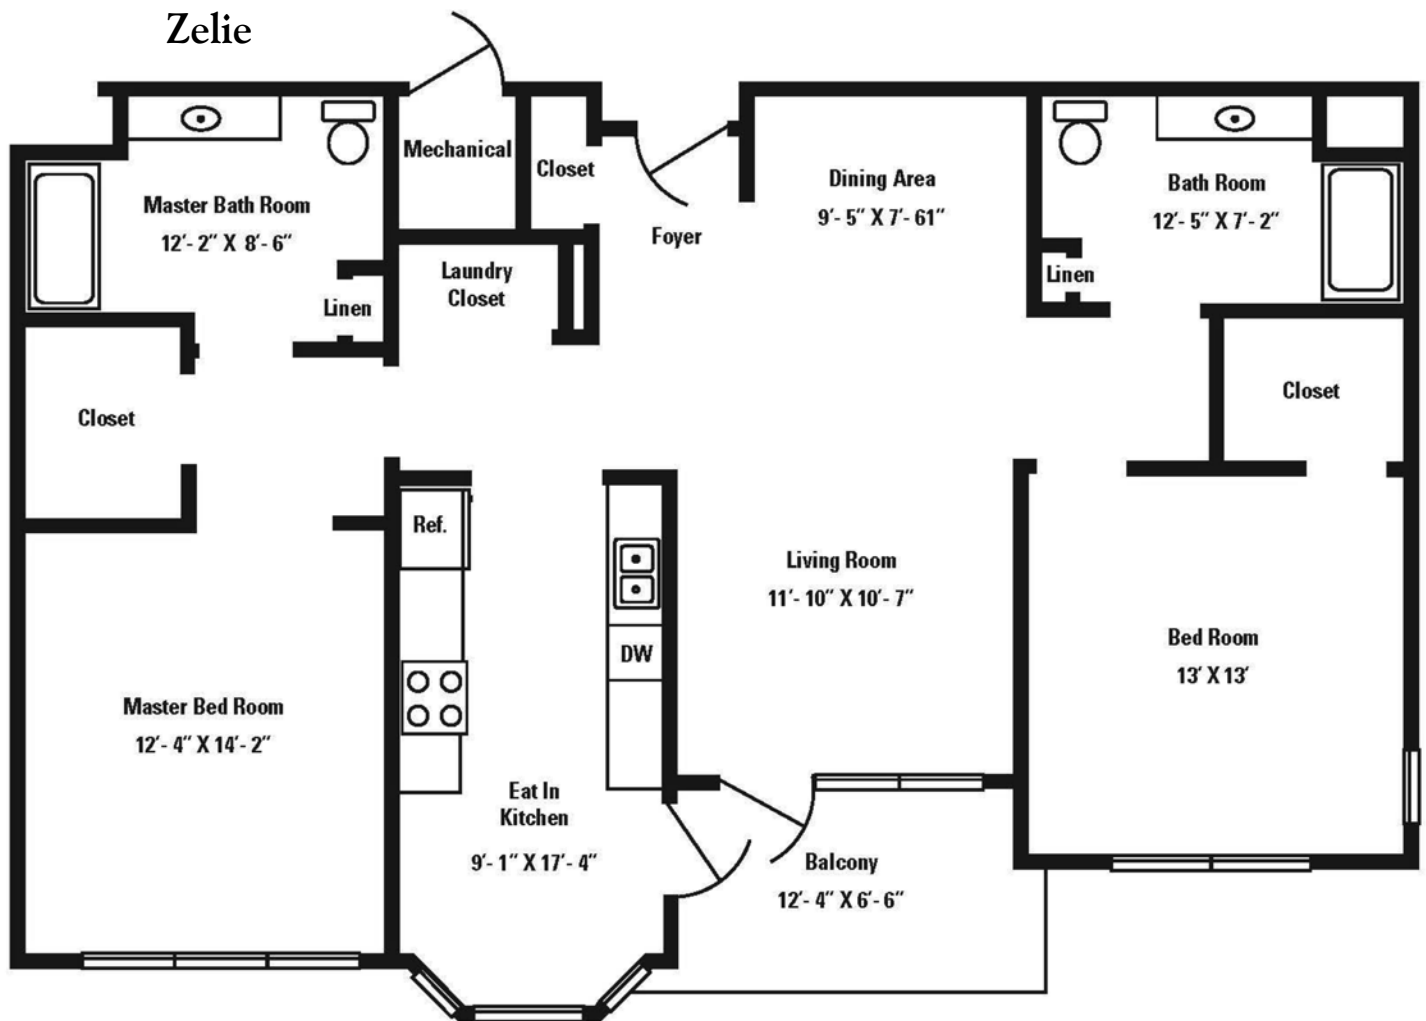

The Manor Home Apartments

at Passavant Community

The Manor Home Apartments are all two bedroom and two bath homes arranged in two buildings of 12 apartments each. Although the buildings appear to be townhomes, it is 2 floors of single story homes, with spacious garages and private storage rooms on the ground floor. The apartment buildings are called The Belfour and The Foerster, and are secured buildings.

Lutheran SeniorLife
Passavant Community

724-452-5400

www.lutheranseniorlife.org