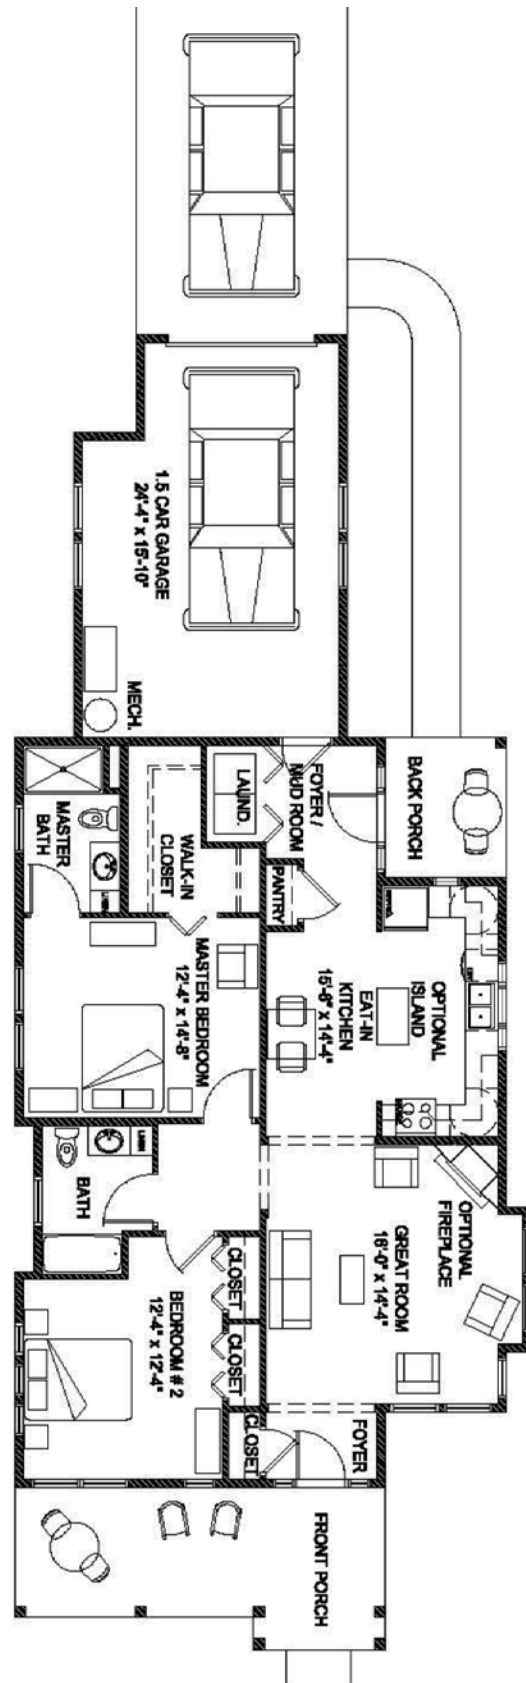

The Cottages

at Passavant Community

The McCoid
Available with or without a loft

We offer something for everyone with a variety of different cottage styles and sizes to choose from.

Lutheran SeniorLife
Passavant Community

724-452-5400

www.lutheranseniorlife.org