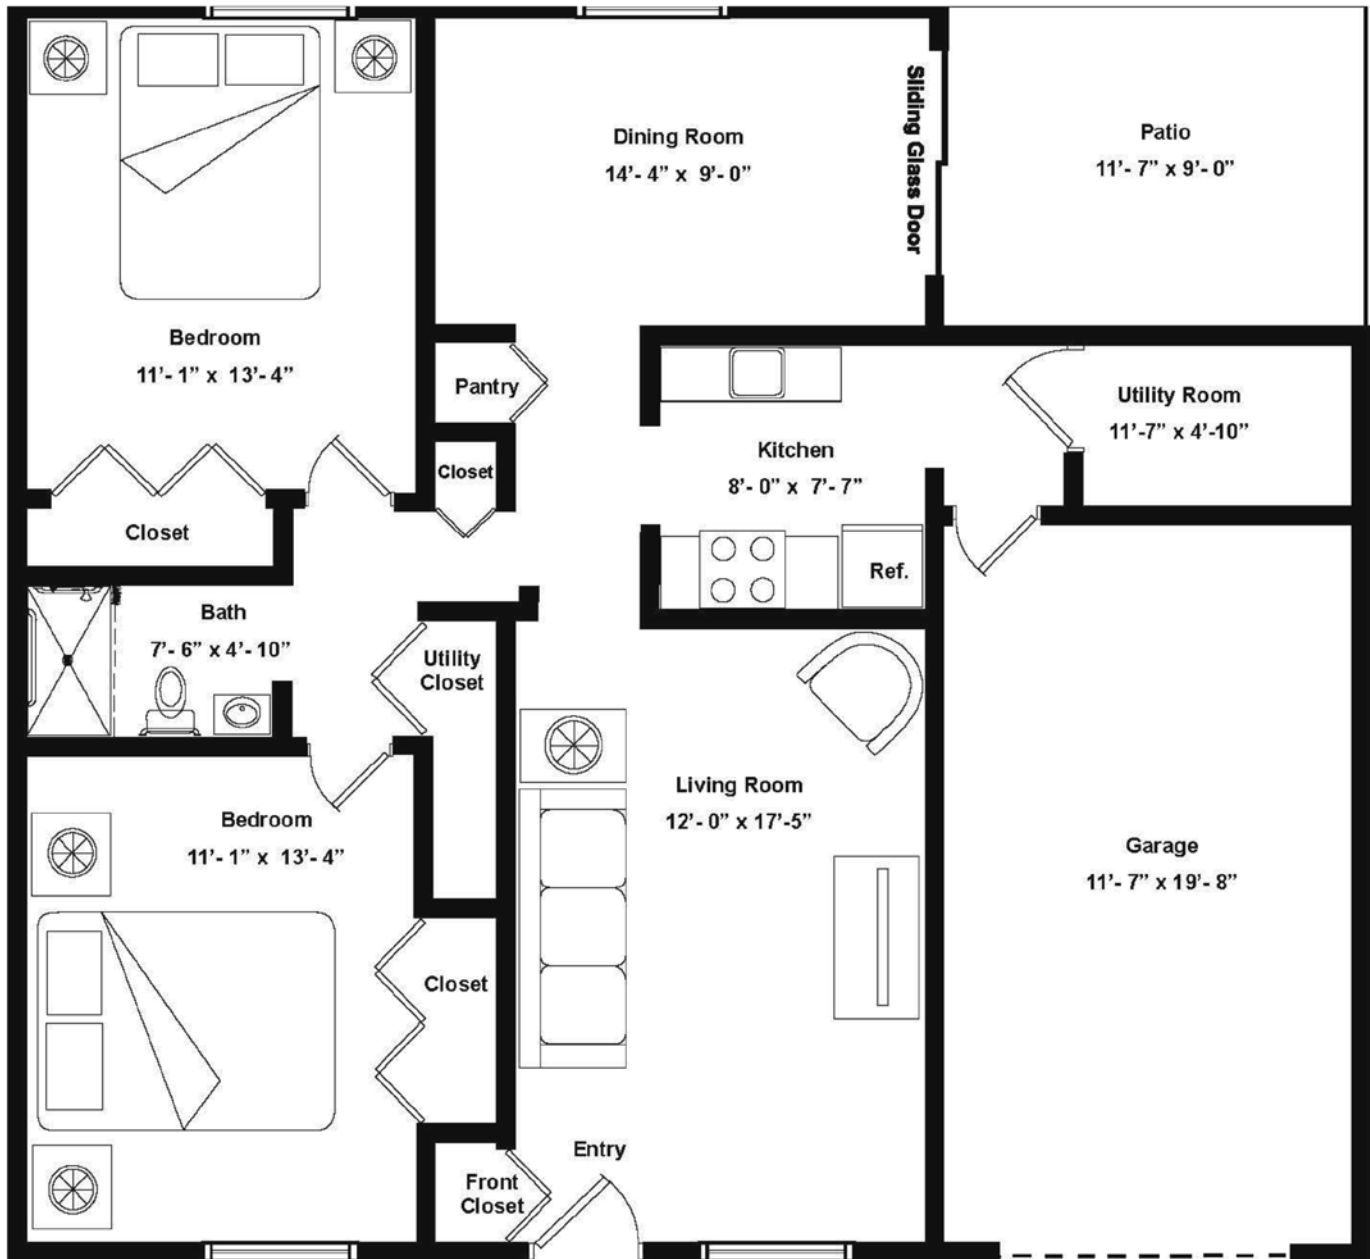

## **Amenities**

- 625 – 2,000 Sq. Ft. Options
- One and Two Bedroom Single-Level Homes
- Customizable Interior Options
- Walk-in Shower
- One and Two Car Garage
- Fully Equipped Kitchen
- Pet Friendly
- A Diverse Range of Programs, Clubs, Activities, Events and Volunteer Opportunities

## Traditional Two-Bedroom with Garage

Also available in 4 additional sizes, including one with a den option

We offer something for everyone with a variety of different cottage styles and sizes to choose from.